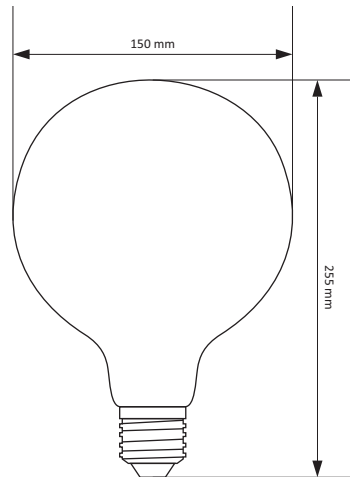

BG- LED лампа; **EN** - LED lamp; **SRB-** Sijalice LED; **HR-** LED žarulje; **BIH** Sijalice LED; **SLO-** LED svetila; **HU-** LED lámpa; **RO-** Becuri cu LED; **GR-** Λαμπτήρες LED; **MK** - LED светилка; **SK** - LED lampa; **PL** - Lampa LED; **P** - Lâmpada LED; **IT** - Lampada a LED

LED VINTAGE

Golden/smoked glass

E27 lamp holder

■ TECHNICAL DATA

Voltage: ~230V

Frequency: 50/60Hz

Watt: 8W

Lumen: 800lm

Light source: –

Beam angle: 360°

Color temperature: 2800K/3200K

Dimmable: Yes

Color rendering index: Ra≥80

Life time: 25000 h

Switch on/off: 15000

■ AREAS OF APPLICATION

- Domestic applications- especially where the lamps are visible
- General illumination
- Outdoor applications only in suitable luminaires
- Used in chandeliers and other decorative light fixtures to create beautiful light effects

■ PRODUCT FEATURES

- Elegant design- perfect for decorative installations
- Very low energy consumption
- Instant 100 % light, no warm-up time
- Easy replacement of classic conventional lamps
- Environmentally friendly: contains no mercury or other hazardous substance

IP20